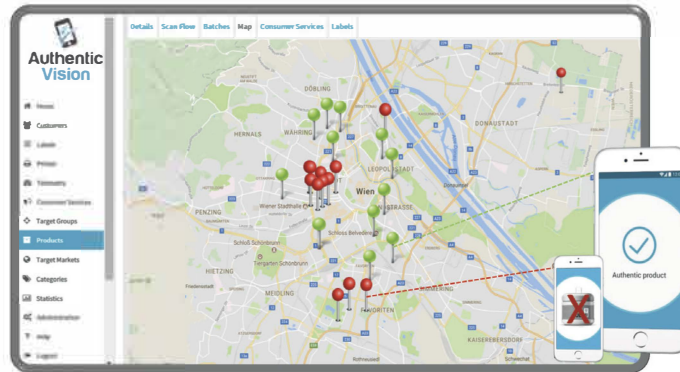

SPOT THE AUTHENTIC

Take a look at the labels below – can you spot the difference? Although they seem identical, one of them is fake and the other one authentic. Become an authentication expert with the CheckifReal app and scan both labels – you'll get clear results within seconds!

Our irreproducible tag is so unique, even we can't replicate it:

GENUINE

FAKE

ABOUT AUTHENTIC VISION

“We make the world a safer place with a simple scan. Our holographic fingerprint makes products smarter and copy proof. We protect brands and revenues whilst connecting brands with their user base.”

Forgery prevention by accurate location information

Authentic Vision GmbH

Ludwig-Bieringer Platz 1 | 5071 Salzburg | Austria

+43 720 98 44 60 | info@authenticvision.com

www.authenticvision.com

Authentic Vision

Scan Data

- Real-time Market Intelligence
- Real-time Channel Control

Marketing

- Push Campaigns
- Dynamic Content

Location Services – Track your Products

Monitor every single product via our web platform. This enables you to trace them around the globe.