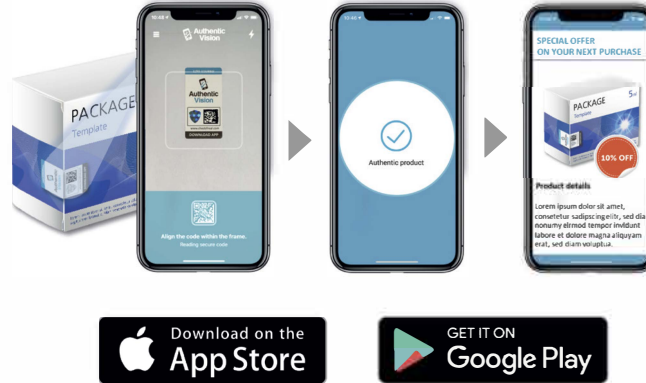

THE MOST INNOVATIVE BRAND PROTECTION AND CONSUMER ENGAGEMENT SOLUTION

PROTECT ENGAGE INSPIRE

SECURE TAGGING

Irreproducible Fingerprint Technology

Patented Holographic Fingerprint

Secure your products with our holographic fingerprint tag, so unique even we can't replicate it. Use any smartphone to authenticate products in seconds without dedicated training or hardware.

Tamper Evident

Our technology enables automated verification. Any tampering attempt will be automatically detected by the smartphone.

Visibility

Our tag is clearly visible and encourages customers to verify the authenticity of any product.

Easy to Integrate

Our tag is small and customizable. We are able to integrate it into existing packaging, labels and closures or even directly apply it to products.

SIMPLE SCAN

Authenticate & Engage

Instant Authentication

Scan Data

- Real-time Market Intelligence
- Real-time Channel Control

Marketing

- Push Campaigns
- Dynamic Content

Location Services – Track your Products

Monitor every single product via our web platform. This enables you to trace them around the globe.